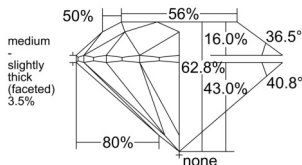

GIA®

FACSIMILE

GIA REPORT 6535182091

Verify this report at GIA.edu

GIA NATURAL DIAMOND DOSSIER®

August 21, 2025
GIA Report Number 6535182091
Shape and Cutting Style ..... Round Brilliant
Measurements ..... 5.21 - 5.25 x 3.29 mm

GRADING RESULTS

Carat Weight ..... 0.55 carat
Color Grade L
Clarity Grade VVS1
Cut Grade ..... Excellent

ADDITIONAL GRADING INFORMATION

Polish ..... Excellent
Symmetry ..... Excellent
Fluorescence ..... Faint
Clarity Characteristics ..... Pinpoint
Inscription(s): GIA 6535182091

PROPORTIONS

GRADING SCALES

GIA COLOR SCALE	GIA CLARITY SCALE	GIA CUT SCALE
COLOURLESS	FLAWLESS	EXCELLENT
D	INTERNALLY FLAWLESS	
E	VVS₁	VERY GOOD
F		
G	VS₁	GOOD
H		
I	SI₁	FAIR
J		
K	I₁	POOR
L		
M	I₂	
N		
O	I₃	
P		
Q		
R		
S		
T		
U		
V		
W		
X		
Y		
Z